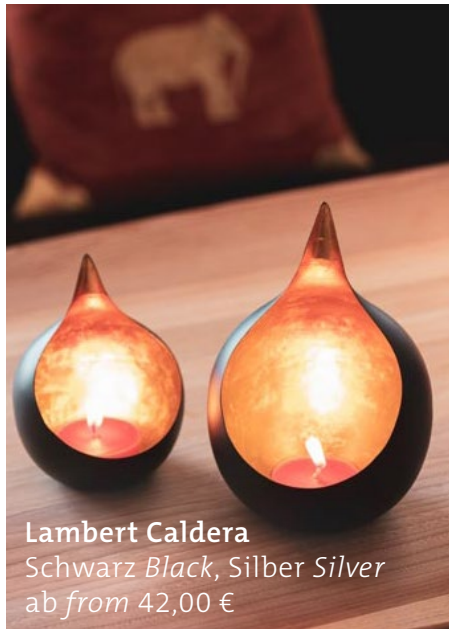

Elefanten-Kissen *Elephant pillow*
by Andrew Martin®
Dunkelrot *Dark red*, Rostrot *Rust red*, Sand
ab from 49,00 €

Lambert Caldera
Schwarz *Black*, Silber *Silver*
ab from 42,00 €